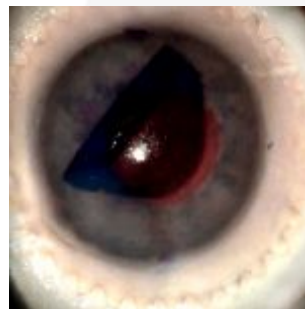

## DESCRIPCION:

**LINK** es una **plataforma de entrenamiento EK** híbrida (organosintética) que crea un modelo de cámara anterior con una **córnea donada de espesor real completa** (no incluida) y un complejo sintético de iris/esclerótica que proporciona realismo tanto funcional como estético.

### INSTRUCCIONES FOR USE:

The system requires using a tool to consistently assemble the anterior segment with the donor cornea by crimping them with a snap "LinK" ring. To assemble:

- Lubricate the tool base posts with water or water based gel.
- Wet and slide a new LinK ring on the tool base.
- Insert and center the donor cornea inside the ring.
- Slide the anterior segment down the tool base so that it sits flush on top of the LinK ring, with the iris facing down towards the cornea.
- Insert the tool press on the tool base so that it is flush with the anterior segment, then press evenly and firmly on the press to assemble the LinK AC.
- Remove the assembled AC from the tool base and insert it into the LinK holder by gently opening the flexible holder socket.
- Fix the holder to a smooth surface with the suction cup.
- Lift the suction release tab to remove HOLDER from surface. DO NOT PULL ON THE HOLDER.