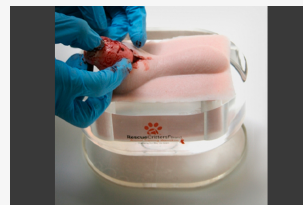

## DESCRIÇÃO:

This canine orchietomy (neuter) model features realistic testes and testicular epididymus along with the testicular blood vessels and spermatic ducts that need to be removed during the procedure.

## CARACTERÍSTICAS:

- Rescue Critters' canine orchietomy (neuter) model features realistic testes and testicular epididymus along with the testicular blood vessels and spermatic ducts that need to be removed during the procedure.
- The tunica vaginalis is also present.
- This set comes with one orchietomy model and acrylic holder.
- Replacement models may be purchased at a bulk discount price.