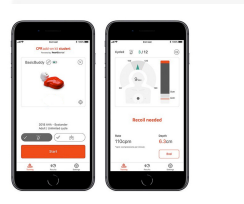

BUDDY PLUS PACK II - ADULT/INFANT CPR TRAINING PACK WITH APP

Nº DE PRODUTO: 2941

DESCRIÇÃO:

Dramatic, realistic, affordable, and **2019 AHA Compliant** simulation package for **teaching BLS an CPR skills**.

CARACTERÍSTICAS:

GENERAL:

- Enables accurate and effective training with apps and sensor kit
- Student and instructor apps provide real-time feedback and feature adult capabilities, as well as a realistic interface
- **Basic Buddy®** manikin simple to assemble and maintain
- Provides an open airway using the head-tilt/chin-lift method with a visible chest rise when ventilated