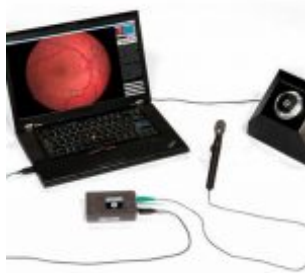

OPHTHOSIM - EYE EXAMINATION SIMULATOR

PRODUCT NUMBER: 2281

DESCRIPTION:

OphthoSim is highly effective in training students to recognise and diagnose eye pathologies through dynamic hands-on experience and interaction with the extensive software content.

CHARACTERISTICS:

- The supplied OphthoSim™ Ophthalmoscope is instrumented to detect the user's movement and orientation and control the display of the appropriate retinal region–
- Eye geometry realistically replicates the magnification of the lens in the human eye and different clinical conditions
- Adjustable iris that dilates and constricts to add complexity
- Verifies student progress as the ophthalmoscope's movements and orientation are tracked by the instructor to complete the learning feedback loop–
- Includes training modules and testing routines to practise and evaluate technique
- Landmarking function in the software allows the instructor to highlight specific characteristics of pathologies as they are viewed by the student– OphthoSim™ is interoperable with the OtoSim™ platform