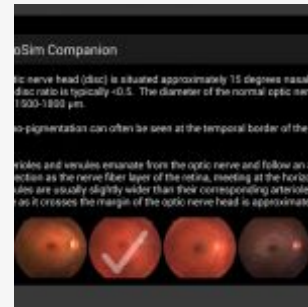

OPHTHOSIM - EYE EXAMINATION SIMULATOR

PRODUCT NUMBER: 2281

DESCRIPTION:

OphthoSim is highly effective in training students to recognise and diagnose eye pathologies through dynamic hands-on experience and interaction with the extensive software content.

A database of over 200 high resolution images allows for numerous training scenarios

SKILLS:

- Practice in monocular vision and ophthalmoscopic/funduscopy technique
- Examination principles and techniques
- Retinal feature identification
- Diagnosis of eye pathologies

MORE THAN SIMULATORS S.L.

Calle de la Hoya, 4 2º
44570 Calanda (Teruel)
Spain

CONTACTO

sales@morethansimulators.com
(+34) 936 06 77 05 / (+351) 21 123 85 18
<https://morethansimulators.com>