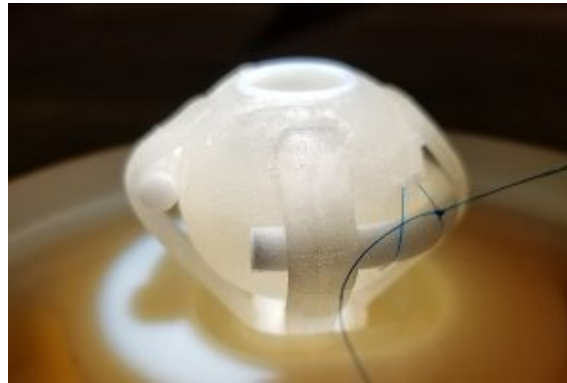

## DESCRIPTION:

Practice **buckling techniques** with realistic sclera and rectus muscles.

Hollow model allows simulation of **retinal implant techniques** in an open-sky platform

### KEY FEATURES:

Realistic sclera and rectus muscles

Open-sky advanced platform

Hollow model to allow simulation of retinal implant techniques.