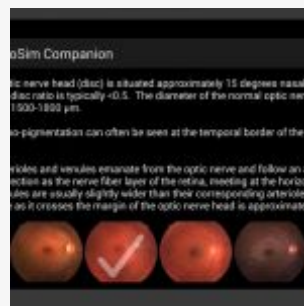

OPHTHOSIM - EYE EXAMINATION SIMULATOR

PRODUCT NUMBER: 2281

DESCRIPTION:

OphthoSim is highly effective in training students to recognise and diagnose eye pathologies through dynamic hands-on experience and interaction with the extensive software content.

A database of over 200 high resolution images allows for numerous training scenarios

SKILLS:

- Practice in monocular vision and ophthalmoscopic/funduscopy technique
- Examination principles and techniques
- Retinal feature identification
- Diagnosis of eye pathologies

MORE THAN SIMULATORS S.L.

Calle de la Hoya, 4 2º
44570 Calanda (Teruel)
Spain

CONTACTO

sales@morethansimulators.com
(+34) 936 06 77 05 / (+351) 21 123 85 18
<https://morethansimulators.com>