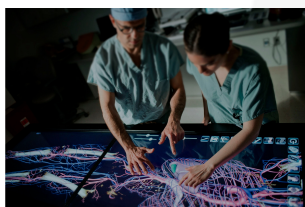

## DESCRIPTION:

The **Anatmage Table** is the **most technologically advanced 3D anatomy visualization and virtual dissection system** for anatomy and physiology education and is being adopted by many of the world's leading medical schools and institutions.

### HIGHLY ACCURATE REAL ANATOMY:

- The Anatmage Table is the only fully segmented real human 3D anatomy system.
- Users can visualize anatomy exactly as they would on a fresh cadaver.
- Individual structures are reconstructed in accurate 3D, resulting in an unprecedented level of real accurate anatomy, dissectible in 3D.
- The Table allows for exploration and learning of human anatomy beyond what any cadaver could offer.

#### **POWERFUL EFFECTIVE EDUCATION TOOLS:**

- The Anatomage Table based education is proven to be effective.
- Growing publications show improved test scores, more efficient class and lab sessions, and student acceptance.
- The Table allow students to interact with young and well preserved digital cadavers instead of aged and degenerated bodies.
- The accurate details and rich content draw students' interest and attention leading to more effective educational outcomes.

#### **RICH AND UNIQUE ANATOMY CONTENT:**

- Anatomage offers 4 gross anatomy cases, more than 20 high resolution regional anatomy cases, and more than 1000 pathological examples, including animal cases.
- These are high resolution and high quality cases are unique to Anatomage.
- Thousands of structures are meticulously segmented from photographic images to deliver the most accurate real 3D anatomy.
- Even individual vascular structures are meticulously traced to be accurate.
- All this is made possible by Anatomage's unique technology and years of painstaking segmentation work.
- These features cannot be copied overnight and we are proud to say that we are the only ones that offer such content.