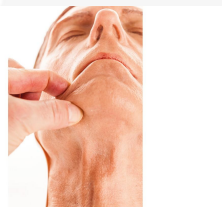

## DESCRIPTION:

Our facial injection simulator is made of a high quality platinum-hardened silicone prosthesis with a realistic tactile feel. The skins are then mounted on a rigid foam skull that has several reference points to aid in the teaching process.

These skulls are attached to 2 flexible supports that allow the head to be tilted into suitable positions. Each head is then hand painted, attached to a plastic backing and mounted on a high quality base.