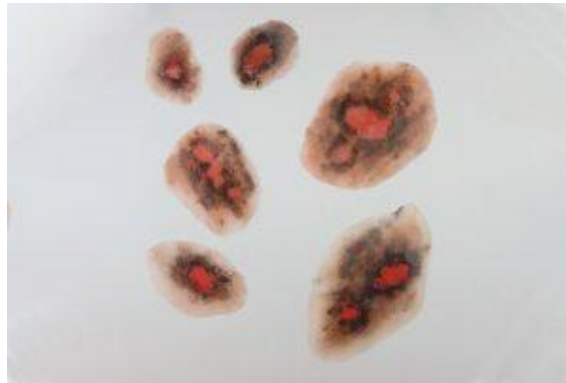

Fire burn injuries

PRODUCT NUMBER: 2600

DESCRIPTION:

Ultra-realistic simulated wounds for patient characterisation and creation of enhanced simulated scenarios.

Place these fire burn wounds directly on a mannequin or standardised patient to practice proper wound diagnosis, cleaning and dressing techniques.

GENERAL:

- Designed and made with the same materials, manufacturing techniques and quality used in leading films, these wounds are extremely detailed, including tissue density, subtle skin textures, colour, tissue degradation and fine hair.
- Our adhesive wounds are made of high quality silicone, fast and practical, and very realistic.

- Splash-resistant and washable
- Reusable many times
- Washable with warm water
- Add blood, pus, fx make-up, dirt and soot where you feel it is necessary.

- After cleaning and drying place the wounds back on the plastic sheet, store in a cool dark place.
- Latex free
- Quick and easy to use

INCLUDE:

- 6 Ultra-realistic adhesive fire burn wounds
- Instruction manual

ADDITIONAL MODULES:

ADDITIONAL MODULES (sold separately):

- SIMTEARS – Simulated tears for moulage dressings (100mL)
- SIMDIRT – Simulated Dirt for Wound Dressing (1 bag)
- SIMSHRAPNELS – Simulated shrapnel for wound dressing (1 bag)
- SIMAGGOTS – Simulated larvae for infected wound dressings (1 bag)
- SIMGLASS – Simulated glass shards for wound dressings (1 pouch)
- BRUISE GEL – Blue, Red, Yellow or Purple (30mL)
- FX SILICON – Simulated Wound Repair Kit (2 pieces)
- GEL FX – Hypoallergenic Skin Glue