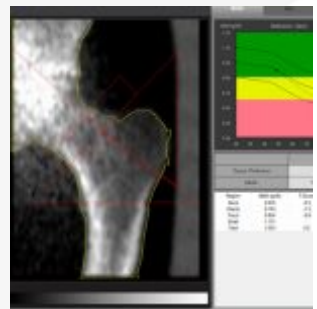

X-RAY PHANTOM PELVIS - TRANSPARENT

PRODUCT NUMBER: 1938

DESCRIPTION:

This X-Ray part phantom gives the unique opportunity to take x-ray images of a pelvis with 2 lumbar vertebrae and femur stumps again and again.

The Phantom includes real human bones and allows taking real x-ray images.

SKILLS:

- Positioning and alignment techniques in projection radiography
- Research applications

CHARACTERISTICS:

MORE THAN SIMULATORS S.L.

Calle de la Hoya, 4 2º
44570 Calanda (Teruel)
Spain

CONTACTO

sales@morethansimulators.com
(+34) 936 06 77 05 / (+351) 21 123 85 18
<https://morethansimulators.com>

- The Phantom includes real human bones and allows taking real x-ray images of a pelvis with 2 lumbar vertebrae and femur stumps.
- The model is perfect for schools and education, but also for medical technicians since the same bones can be x-rayed again and again in different settings without the danger of harming a patient.
- The bones are embedded in transparent plastic.
- This phantom is handmade and unique. It may differ in size and shape.