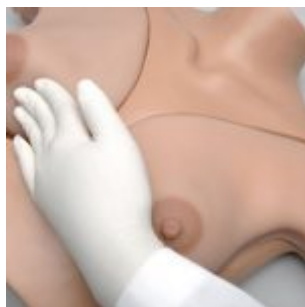

STANDARD BREAST EXAMINATION TORSO

PRODUCT NUMBER: 1140

DESCRIPTION:

The **New Breast Examination Simulator** combines state-of-art materials to create a realistic look, feel and texture in addition to lifelike softness and durability. The breasts, nipples and areola have **realistic features**. The **cysts and masses located in the breasts** have distinct textures useful in recognizing normal and abnormal conditions found in breasts.

As such, the simulator provides an excellent platform on which trainees can **learn how to perform a breast examination** as well as demonstrate breast self-examination to women who want to learn how to do it.

CASES AND PATHOLOGIES:

- Enlarged lymph node
- Fibroadenoma
- Fibrocystic mass
- Cyst
- Various sized masses

CHARACTERISTICS:

FEATURES:

- Upper torso with detachable breasts
- Left breast contains four masses in the breast tissue and two masses in the axilla region. The masses range in size from 14 to 19 mm, and their depths range from 6 to 16 mm beneath the surface.
- Right breast contains enlarged lymph node, fibroadenoma, fibrocystic mass and fluid-filled cyst (ranging from 12 to 24 mm)
- Breasts are attached to a manikin torso and can be easily removed and reassembled
- Simulator can be used in either the upright or reclining position
- Realistic texture and look