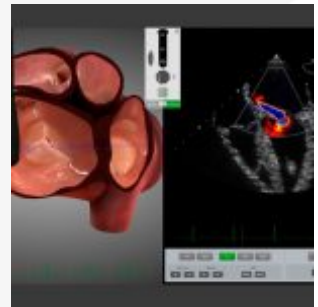

HEARTWORKS DUAL - TTE AND TEE ULTRASOUND

PRODUCT NUMBER: 1503

DESCRIPTION:

The complete simulation solution for **Transesophageal (TEE)** and **Transthoracic Echocardiography (TTE)** in one single dual purpose manikin.

A 'plug and play' solution, tutors can easily switch between TEE and TTE in their training schedules. Retaining all the features of the acclaimed **HeartWorks imaging software**, educational programs can be both cost and time efficient without compromising on quality.

SKILLS:

- Learn cardiac anatomy
- Practise TEE & TTE probe manipulation skills
- Acquire quality diagnostic images
- Relate ultrasound images to anatomy concurrent with probe manipulation

MORE THAN SIMULATORS S.L.

Calle de la Hoya, 4 2º
44570 Calanda (Teruel)
Spain

CONTACTO

sales@morethansimulators.com
(+34) 936 06 77 05 / (+351) 21 123 85 18
<https://morethansimulators.com>