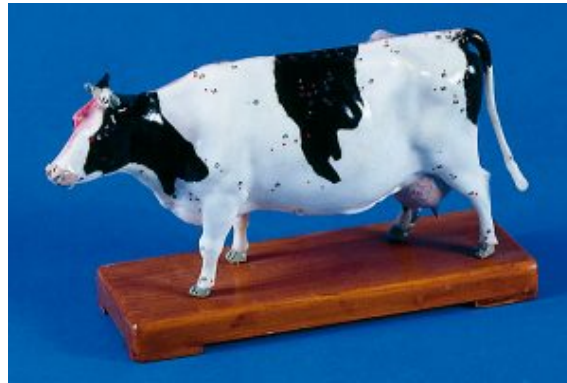

ACUPUNCTURE COW

PRODUCT NUMBER: 2005

DESCRIPTION:

Acupuncture figure of the cow with representation of the acupuncture points, musculature and internal organs.

CHARACTERISTICS:

- Acupuncture figure of the cow with representation of the acupuncture points, musculature and internal organs.
- Size: 15 cm